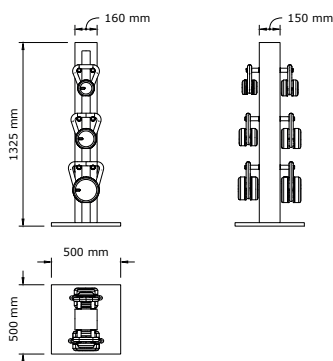

Set including: 1 rack & 6 kettlebells weighing:

4 kg x 1 | 8 kg x 1 | 10 kg x 1 | 12 kg x 1 | 16 kg x 1 | 20 kg x 1

DIMENSIONS

WEIGHT

NET	126 kg
GROSS	141 kg

COLOUR & MATERIAL

WOOD

BLACK
ASH